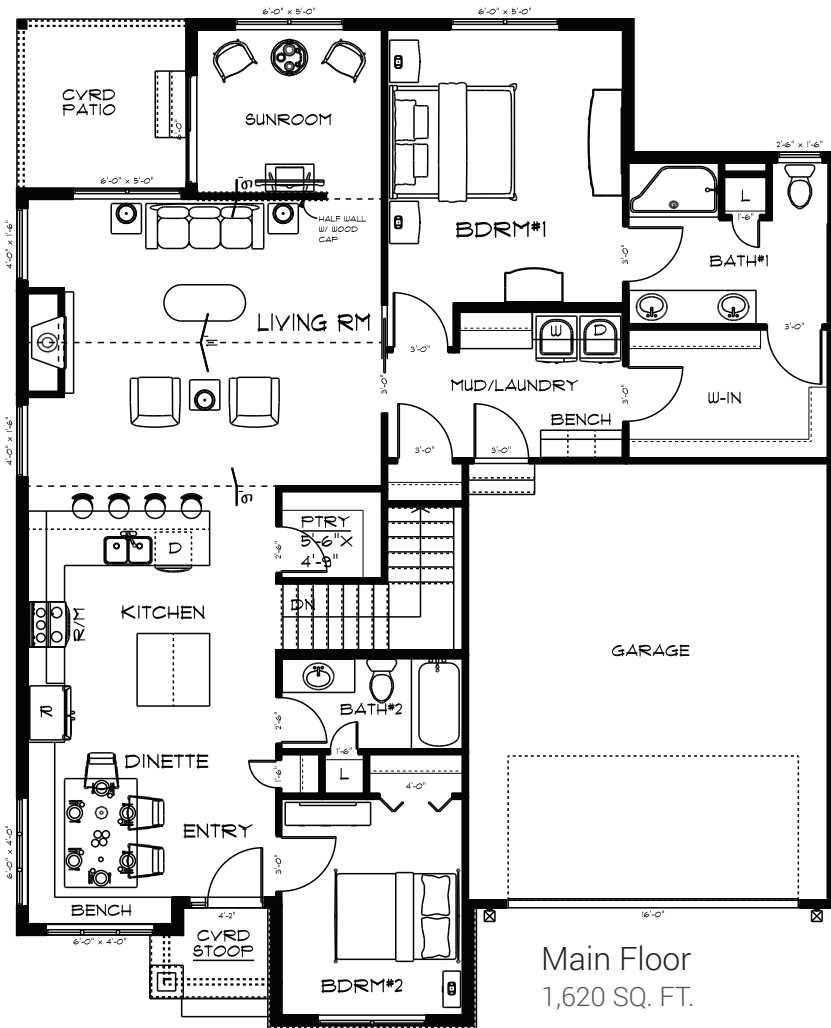

# THE COTTONWOOD

Main Floor  
1,620 SQ. FT.

Basement  
847 SQ. FT.