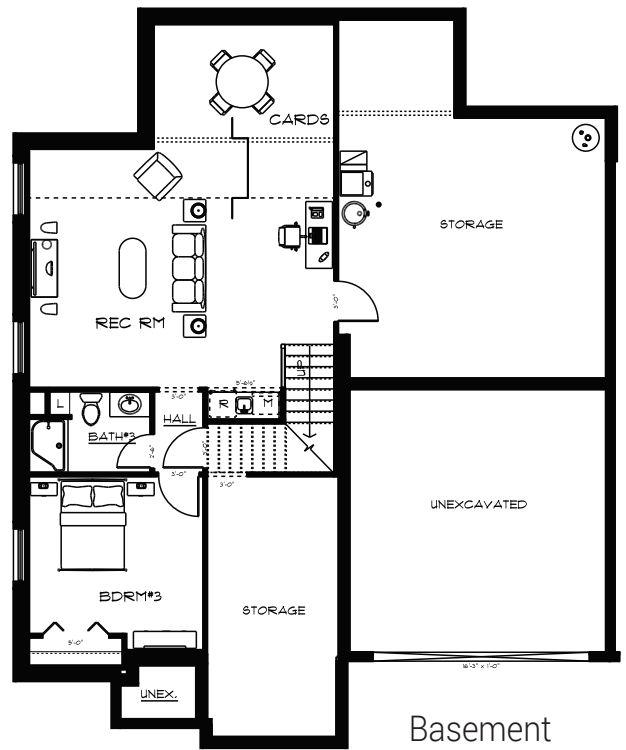

# THE COTTONWOOD

Main Floor  
1,620 SQ. FT.

Basement  
847 SQ. FT.