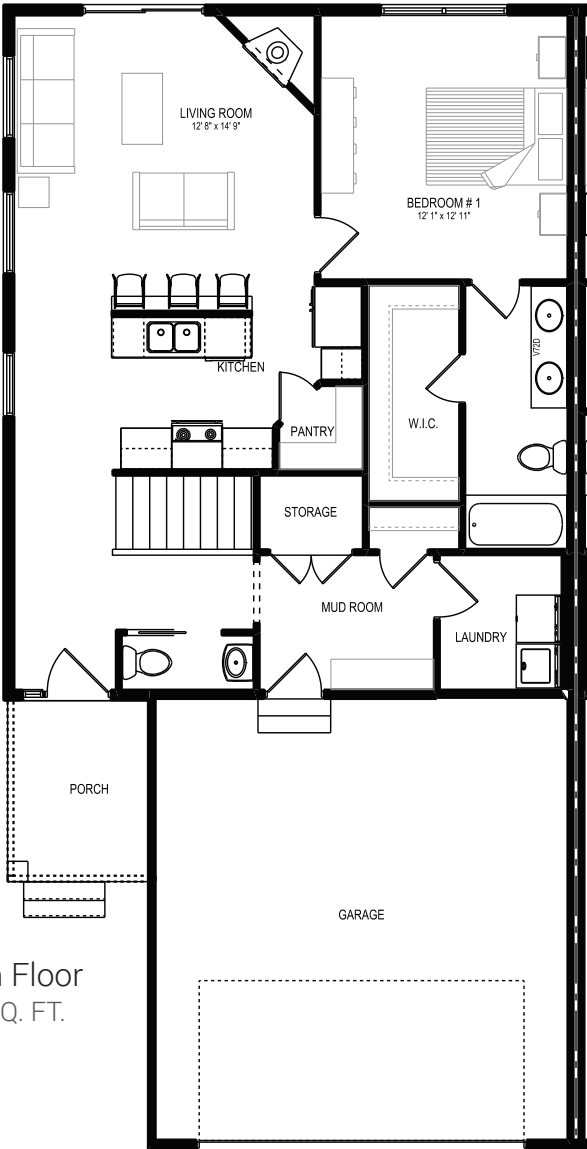

# THE OAKWOOD

Main Floor  
955 SQ. FT.

Basement  
658 SQ. FT.