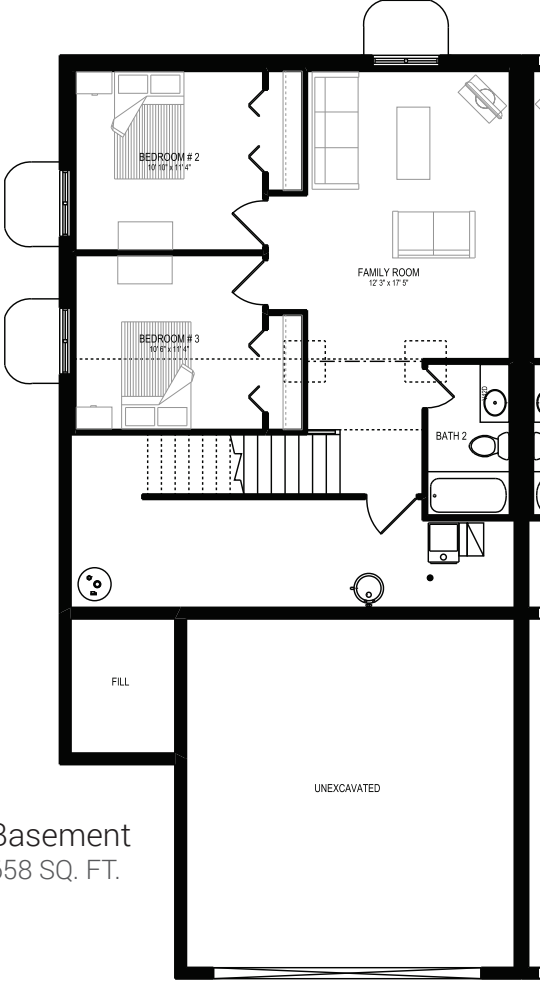

# THE OAKWOOD

Main Floor  
955 SQ. FT.

Basement  
658 SQ. FT.