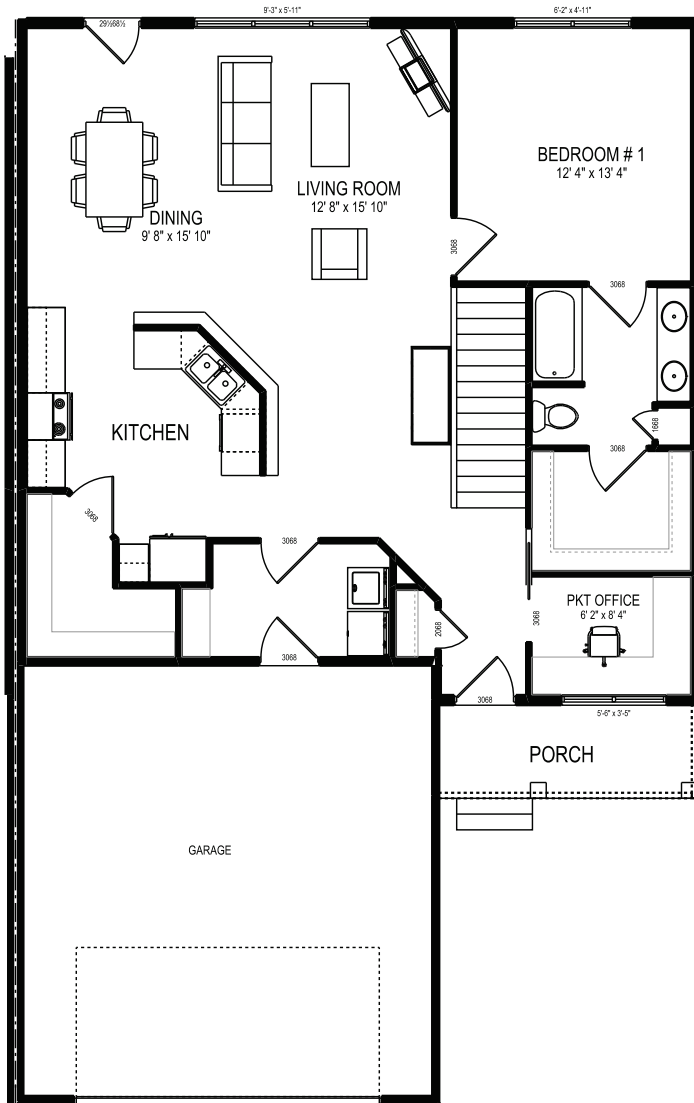

THE CEDARVILLE

Main Floor
1,256 SQ. FT.