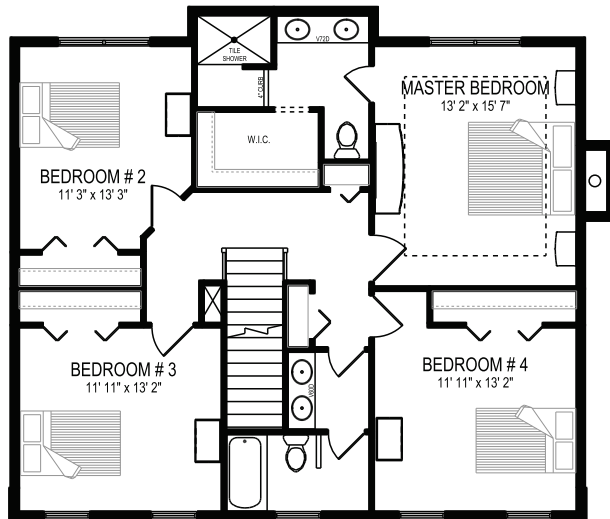

THE PINE RIDGE

Main Floor
1,330 SQ. FT.

COVERED PATIO
14' X 14'

2,518 TOTAL SQ. FT.

Second Floor
1,188 SQ. FT.