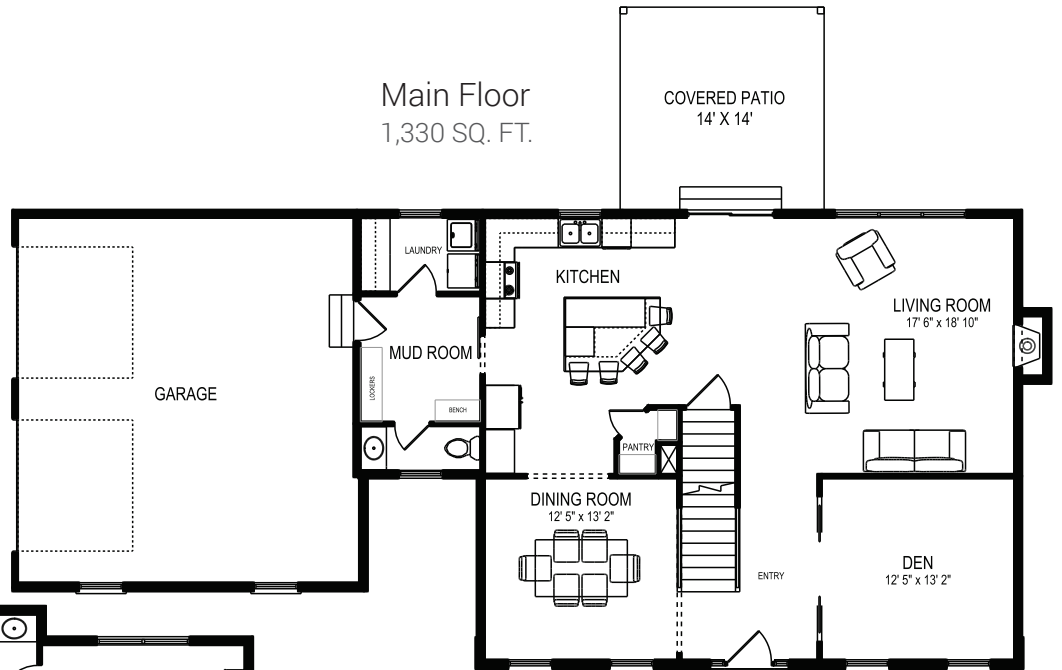

THE PINE RIDGE

Main Floor
1,330 SQ. FT.

COVERED PATIO
14' X 14'

2,518 TOTAL SQ. FT.

Second Floor
1,188 SQ. FT.