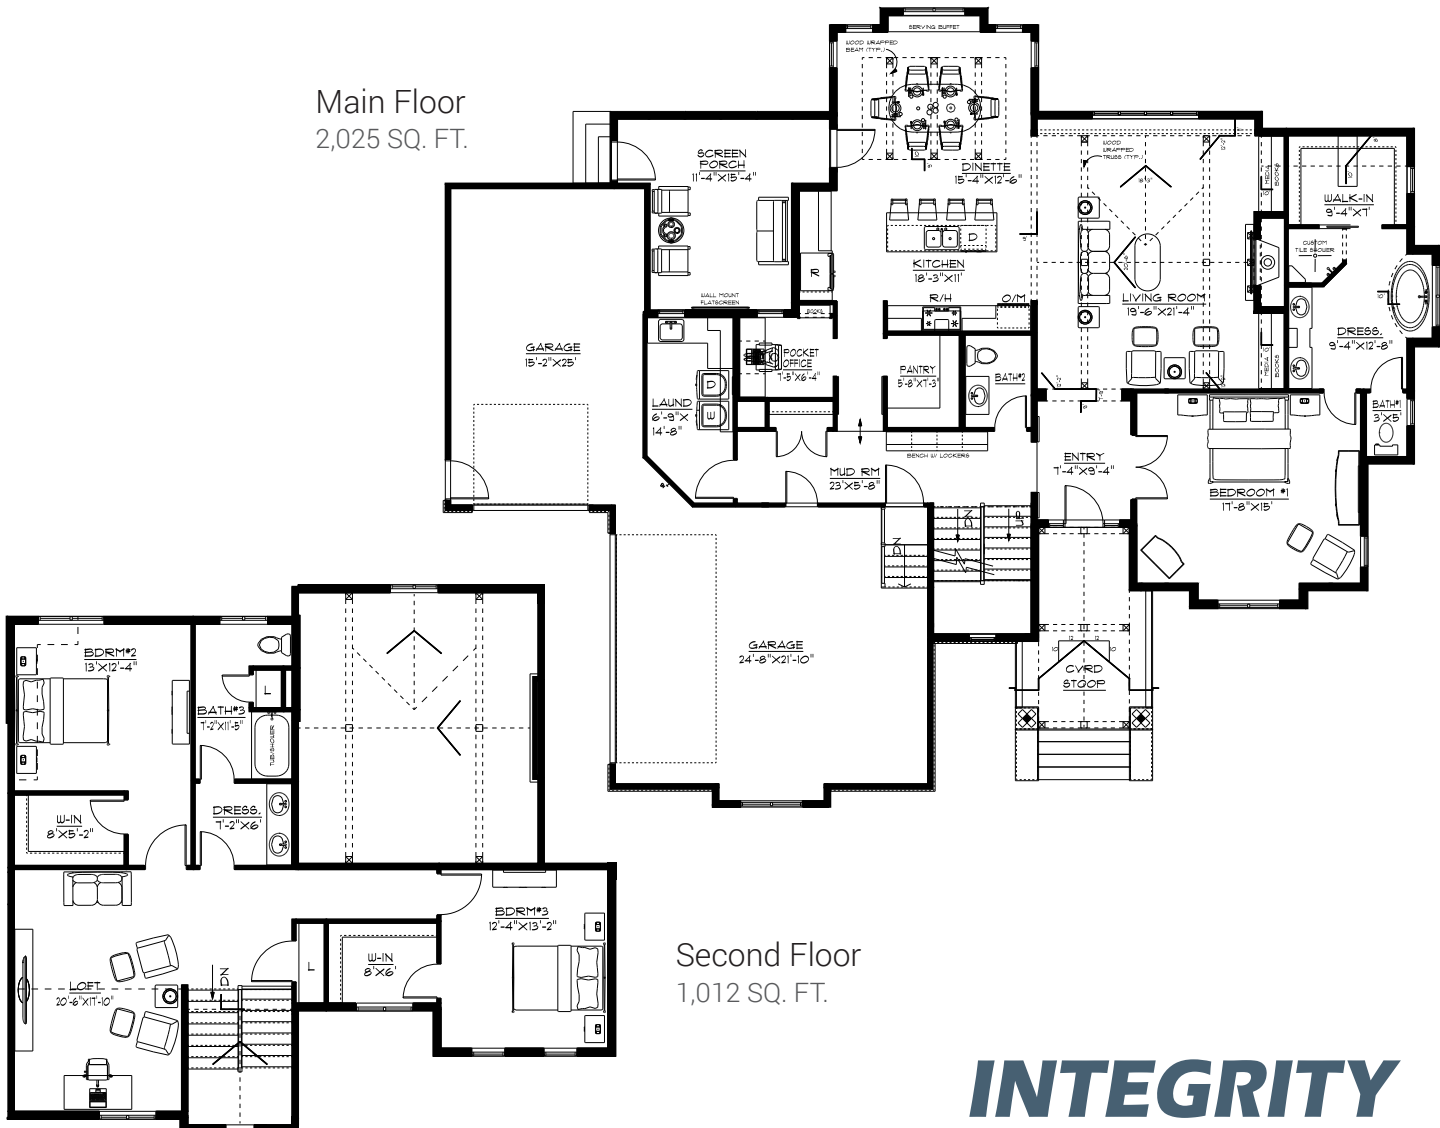

THE HARTLEY

Main Floor
2,025 SQ. FT.

Second Floor
1,012 SQ. FT.