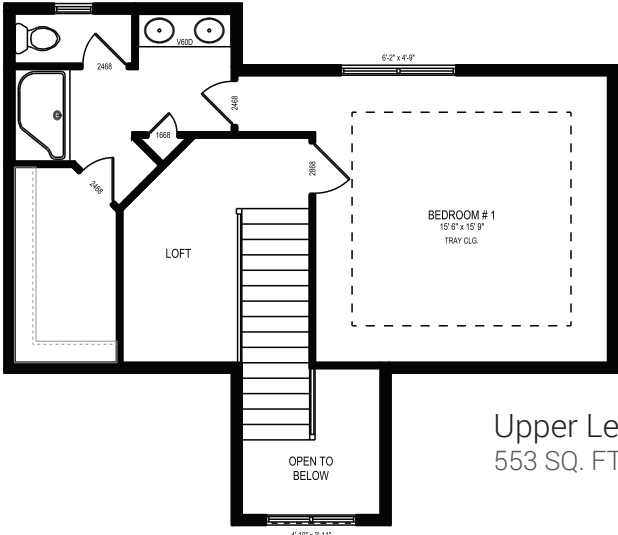

THE RICHLAND

Main Floor
1,161 SQ. FT.

Upper Level
553 SQ. FT.