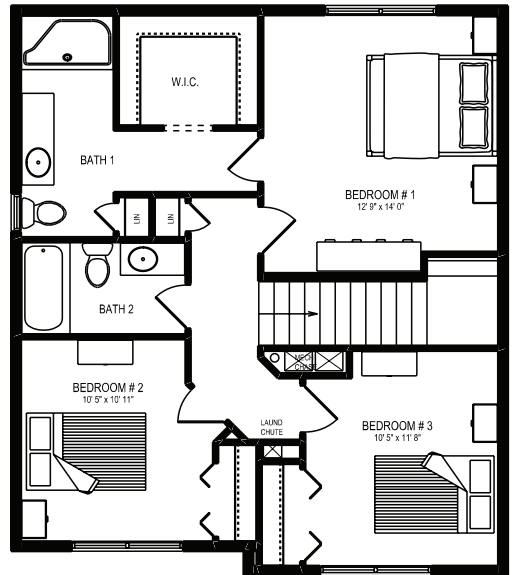

THE INSLEY I

Upper Level
815 SQ. FT.

Main Floor
819 SQ. FT.