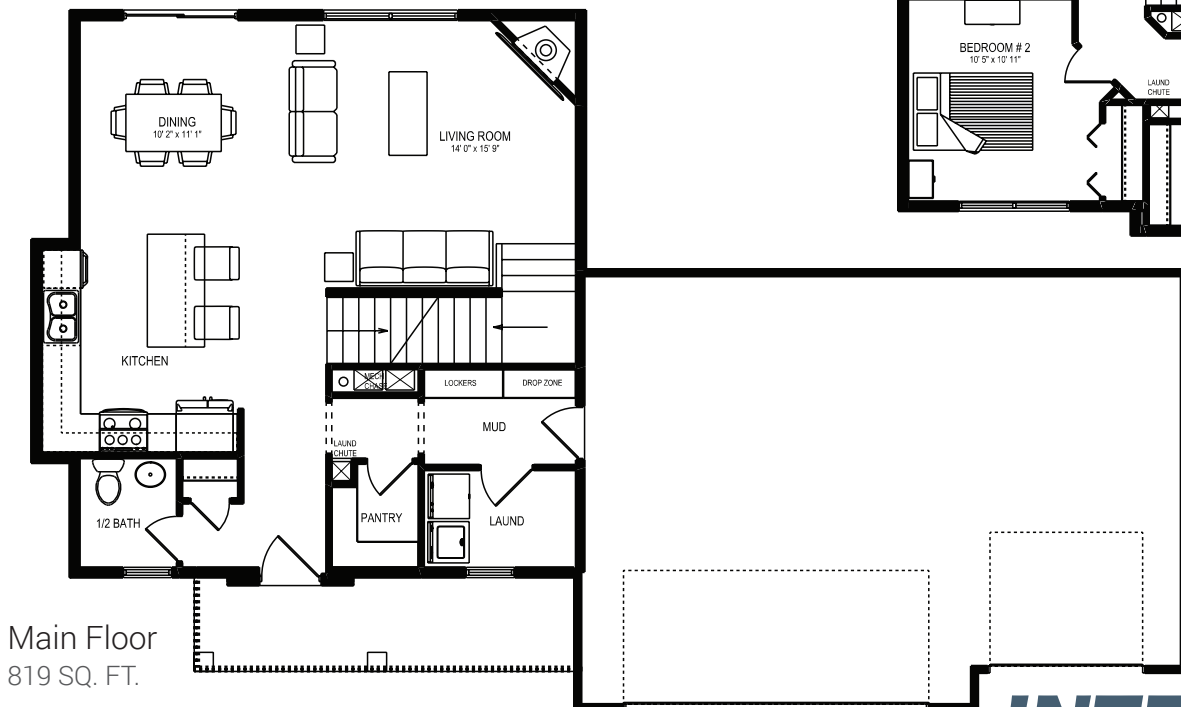

THE INSLEY I

Upper Level
815 SQ. FT.

Main Floor
819 SQ. FT.