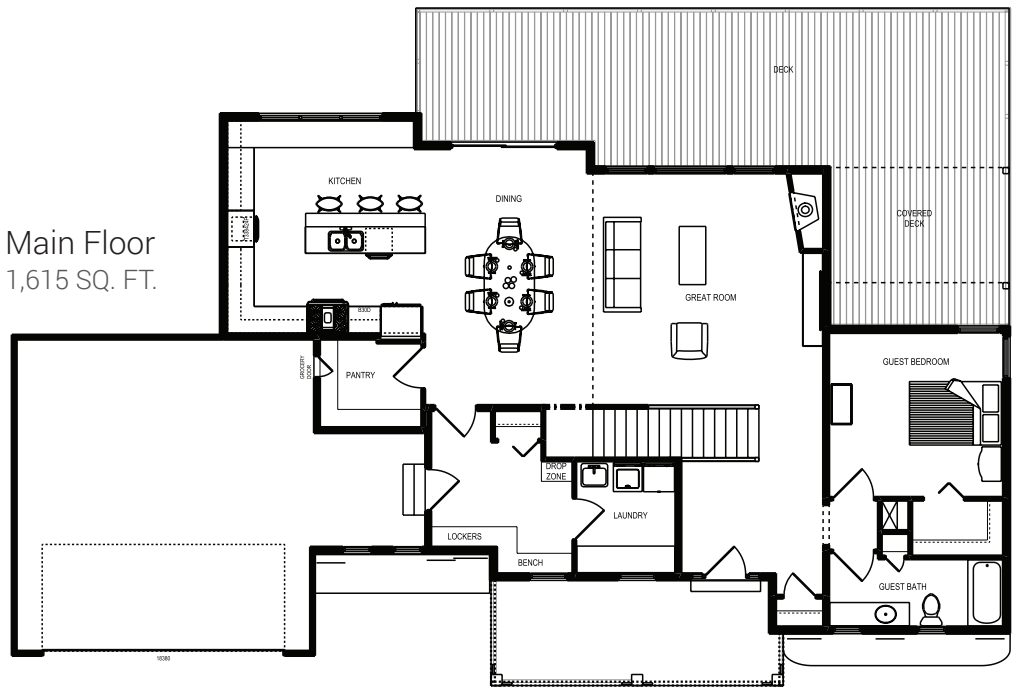

THE BIRCH RUN

Main Floor
1,615 SQ. FT.

Upper Level
1,150 SQ. FT.